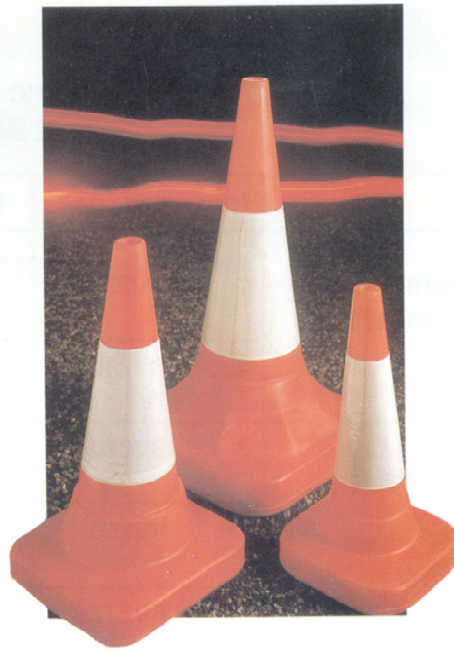

Traffic Cylinder/Cones

交通圓柱筒/雪糕筒

RV212 Highwayman Cone (1m Ht.)
RV250 Highwayman Cone (750mm Ht.)

RV210 Sand Base Traffic Cone (750mm Ht.)

RV230 Traffic Cylinder (750mm Ht.)