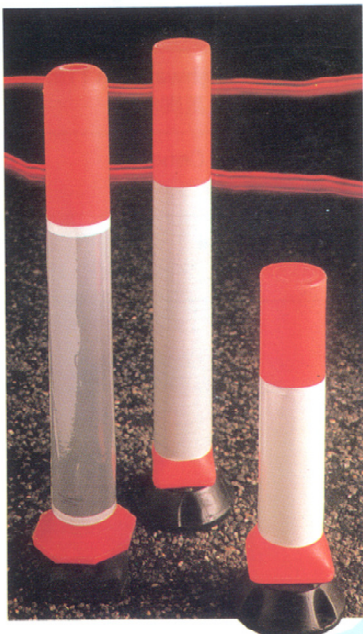

Traffic Cylinder/Cones

交通圓柱筒/雪糕筒

RV212 Highwayman Cone (1m Ht.)
RV250 Highwayman Cone (750mm Ht.)

RV210 Sand Base Traffic Cone (750mm Ht.)

RV230 Traffic Cylinder (750mm Ht.)